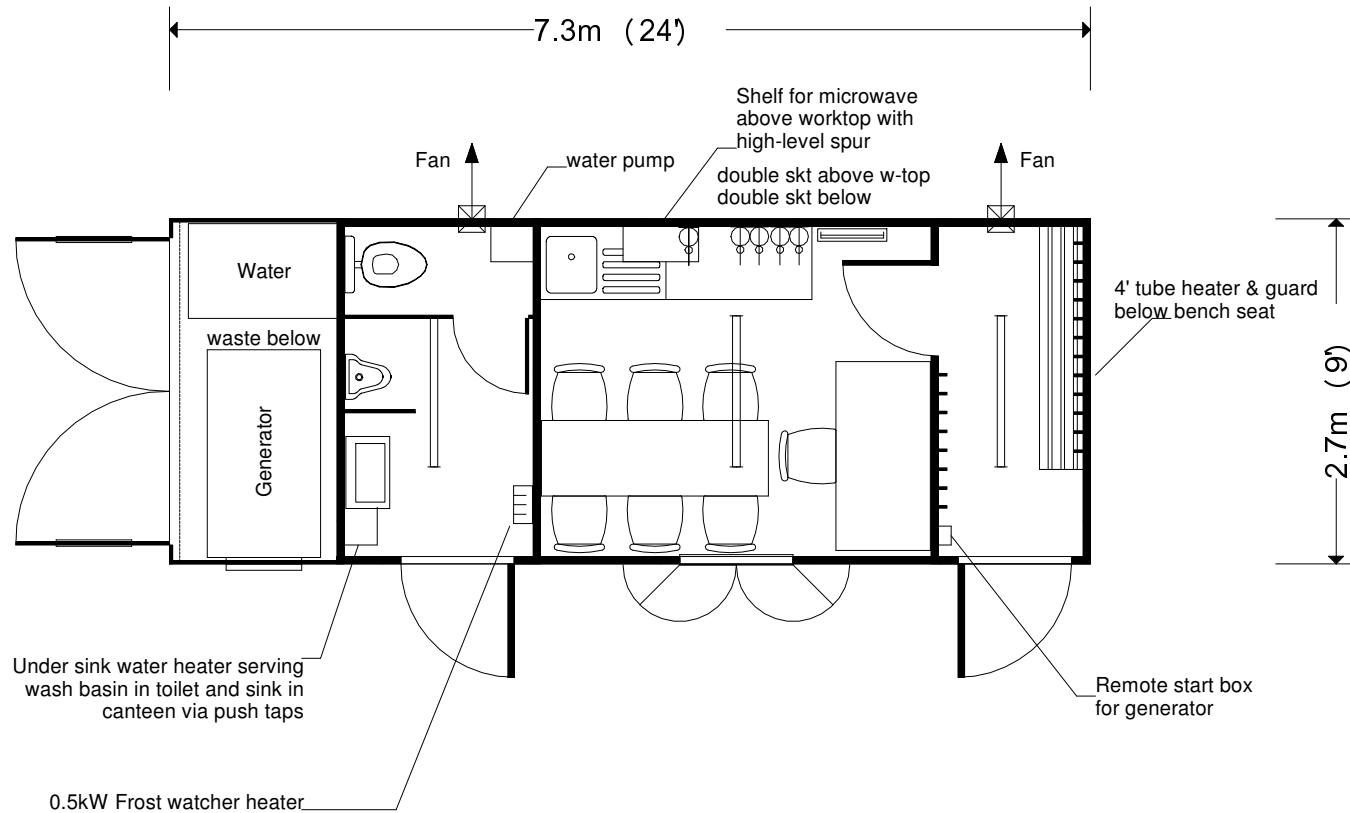

Exterior colour light blue 18D43

Jarvie Plant Ltd

24 x 9 Admiral Welfare Unit

revision 00, 4/6/12
revision 01, 24/8/12
partition dr handing; remote start for gen
h&c hooks
revision 02, 26/6/13 1no undersing water htr